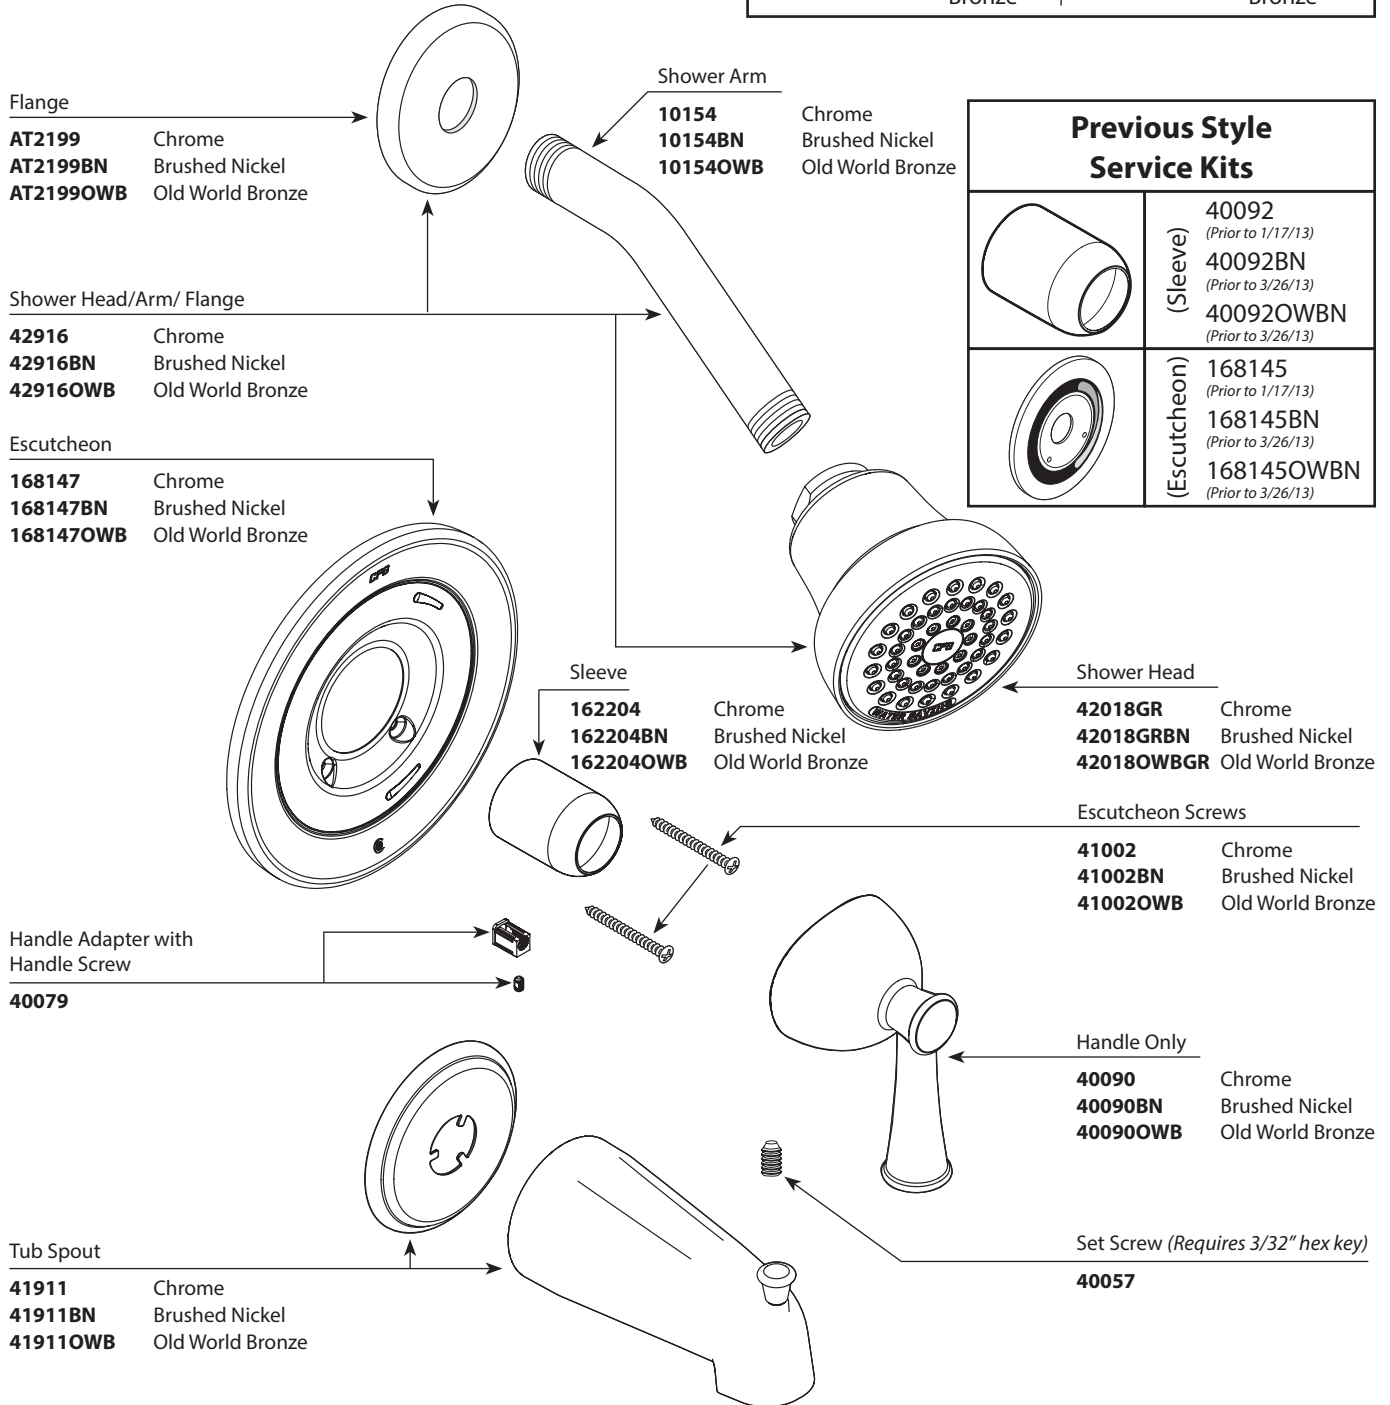

CFG

■ Order by Part Number

*There is more than one version of this model.
Page down to identify the version you have.*

CAPSTONE® Single-Handle Tub/Shower Cycling Trim w/Water Saving Showerhead			
Shower Trim Only		Tub/Shower Trim	
Model	Finish	Model	Finish
T41315CGR	Chrome	T41311CGR	Chrome
T41315CBNGR	Brushed Nickel	T41311CBNGR	Brushed Nickel
T41315COWBGR	Old World Bronze	T41311COWBGR	Old World Bronze

Previous Style Service Kits	
	40092 <i>(Prior to 1/17/13)</i> 40092BN <i>(Prior to 3/26/13)</i> 40092OWBN <i>(Prior to 3/26/13)</i>
	168145 <i>(Prior to 1/17/13)</i> 168145BN <i>(Prior to 3/26/13)</i> 168145OWBN <i>(Prior to 3/26/13)</i>