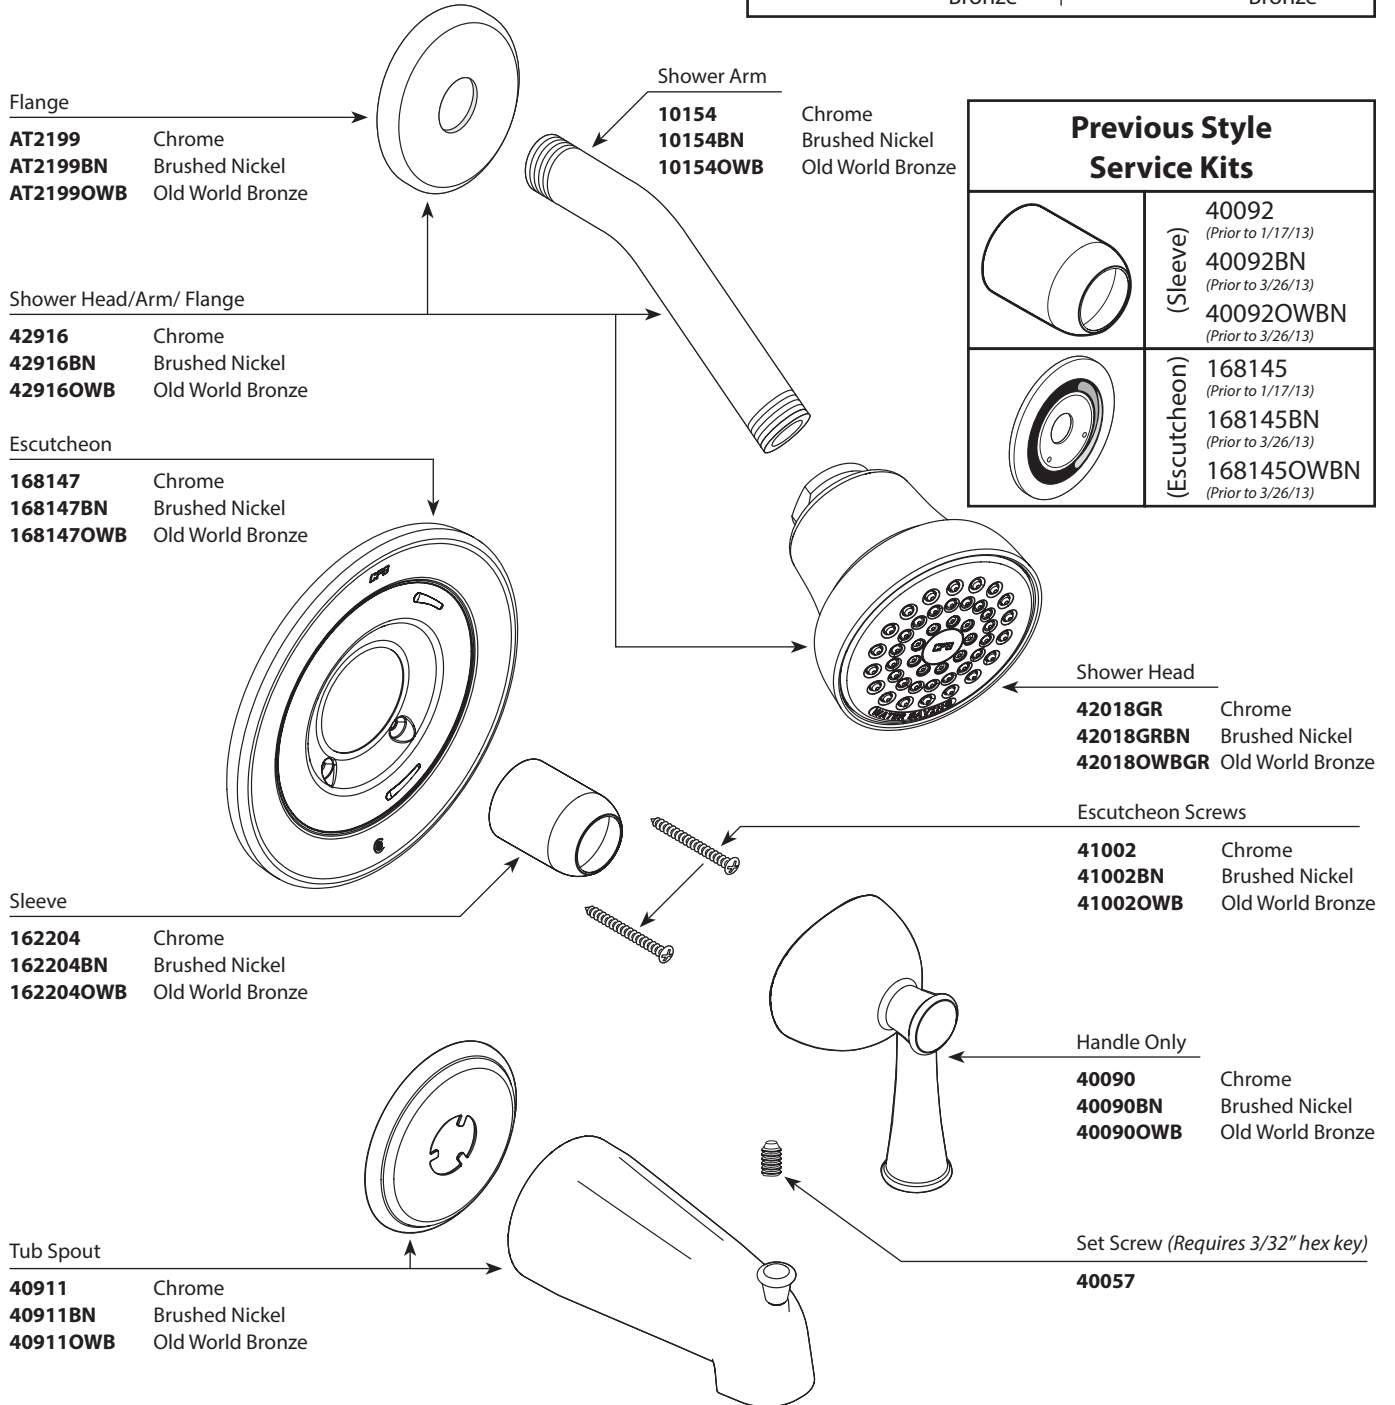

CFG

■ Order by Part Number

*There is more than one version of this model.
Page down to identify the version you have.*

CAPSTONE® Single-Handle Tub/Shower Cycling Trim w/Water Saving Showerhead			
Shower Trim Only		Tub/Shower Trim	
Model	Finish	Model	Finish
T41315CGR	Chrome	T41311CGR	Chrome
T41315CBNGR	Brushed Nickel	T41311CBNGR	Brushed Nickel
T41315COWBGR	Old World Bronze	T41311COWBGR	Old World Bronze

10/2018 03/11/18 3/20/18
 10/2018 03/11/18 3/20/18
 10/2018 03/11/18 3/20/18

CFG

■ Order by Part Number

CAPSTONE® Single-Handle Tub/Shower Cycling Trim w/Water Saving Showerhead			
Shower Trim Only		Tub/Shower Trim	
Model	Finish	Model	Finish
T41315CGR	Chrome	T41311CGR	Chrome
T41315CBNGR	Brushed Nickel	T41311CBNGR	Brushed Nickel
T41315COWBGR	Old World Bronze	T41311COWBGR	Old World Bronze